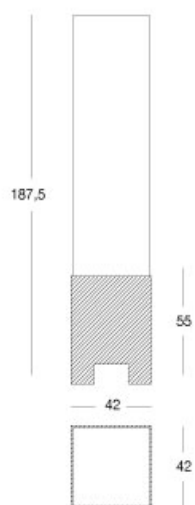

Zen - Floor lamp "lanterna"

Floor lamp "lanterna"

Articolo: **2781**

Collezione: **Zen**

L x D x H: **42X42X188**

Descrizione: Floor lamp "lanterna" finished with parchment (ref. Catalogue: col.102 natural matt, or col. 172 oak stained wenge matt)