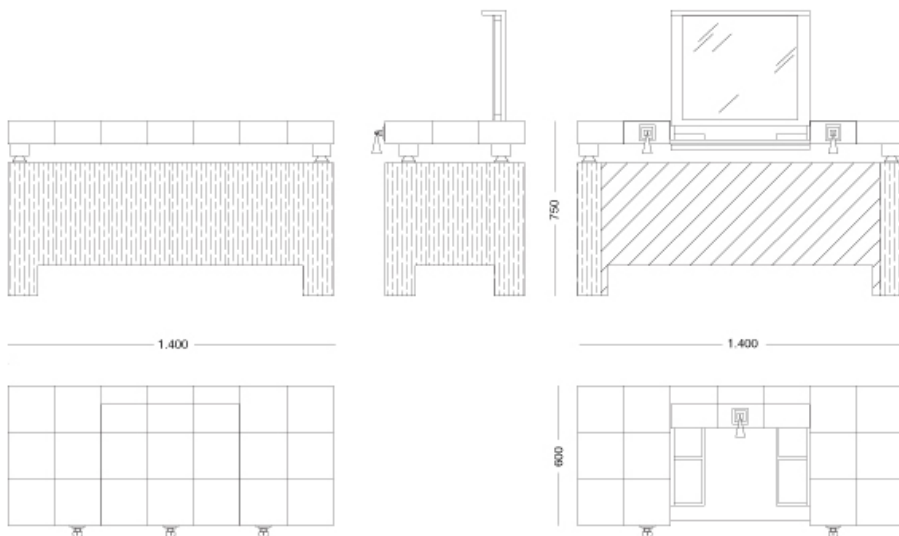

Zen - Vanity

Vanity

Articolo: **2782**

Collezione: **Zen**

L x D x H: **140X60X75**

Descrizione: Vanity finished with parchment with particular mosaic handwork and base in oak stained wengè (ref. Catalogue: col.102 natural matt, 172 oak stained wenge matt). Satin brass details, 1 flap, 2 drawers and internal light and mirror.