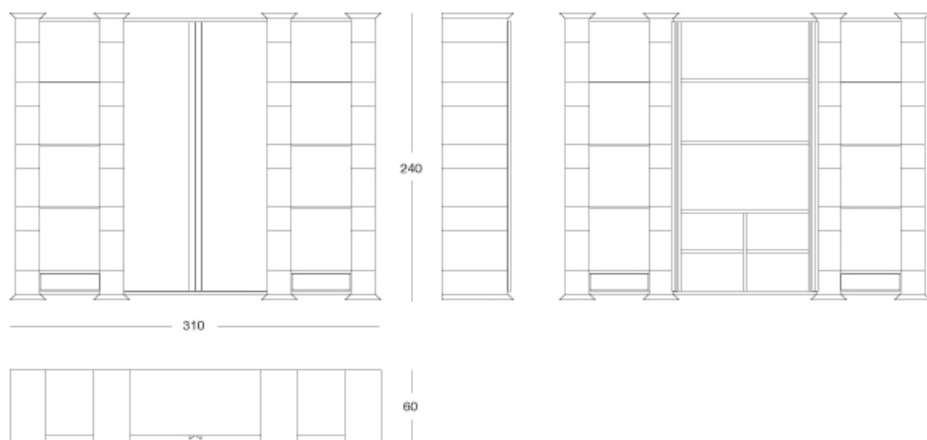

## Oyster - Wall unit

### Wall unit

Articolo: **2743**

Collezione: **Oyster**

L x D x H: **310X60X240**

Descrizione: Wall unit finished with parchment and rosewood (ref. Catalogue: col. 002 natural highgloss, 074 rosewood highgloss) with 2 spotlights and 6 glass shelves. The two doors open and may be shifted inside the cabinet, allowing also the use of this bookcase as an "open" unit. The internal setting may be customized according to the customer's needs.