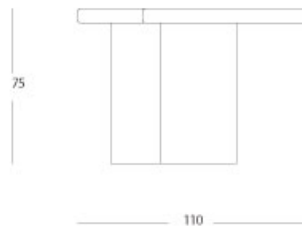

### Desk

Articolo: **2318**

Collezione: **Classic**

L x D x H: **230x110x75**

Descrizione: Light desk with embracing shape. Lacquered base and parchment highgloss top (catalogue ref.:col. 005 mandorla highgloss)