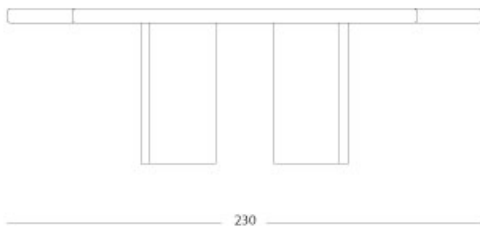

## Classic - Desk

### Desk

Articolo: **2318**

Collezione: **Classic**

L x D x H: **230x110x75**

Descrizione: Light desk with embracing shape. Lacquered base and parchment highgloss top (catalogue ref.:col. 005 mandorla highgloss)