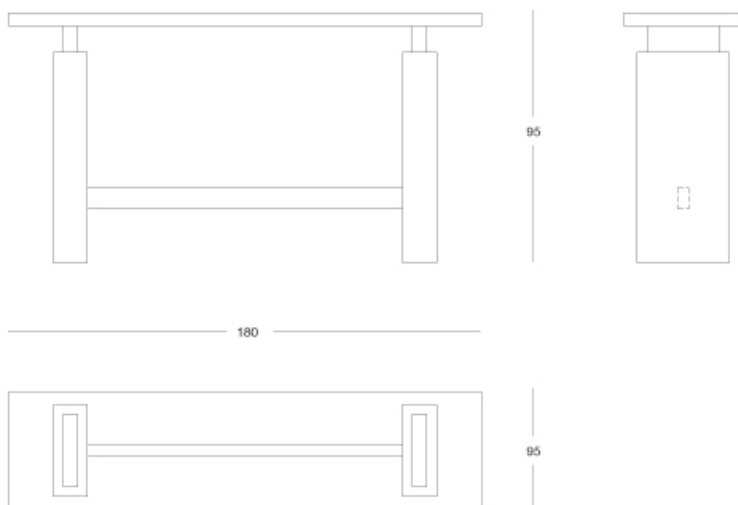

Oyster - Console

Console

Articolo: **2749**

Collezione: **Oyster**

L x D x H: **180X45X95**

Descrizione: Console finished with parchment and rosewood (ref. catalogue: col.002 natural highgloss, 074 rosewood highgloss) with polished nickel details.