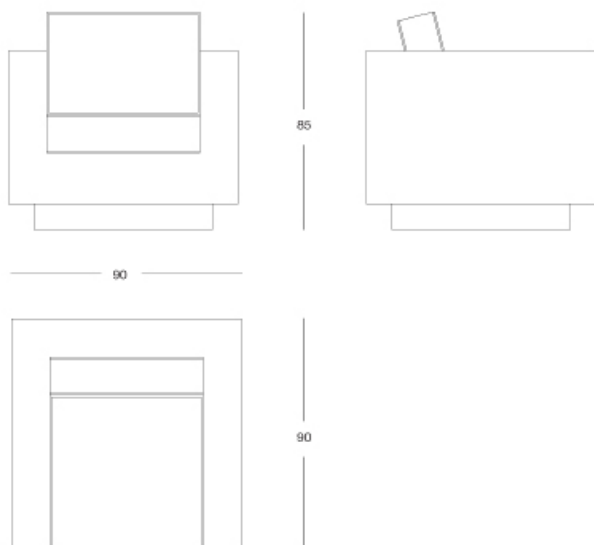

Oyster - Armchair "cubo"

Armchair "cubo"

Articolo: **2767**

Collezione: **Oyster**

L x D x H: **90X90X85**

Descrizione: Armchair "cubo" finished with parchment with base in rosewood (ref.catalogue: col.002 natural highgloss, 074 rosewood highgloss). Different fabrics available as catalogue or c.o.m.