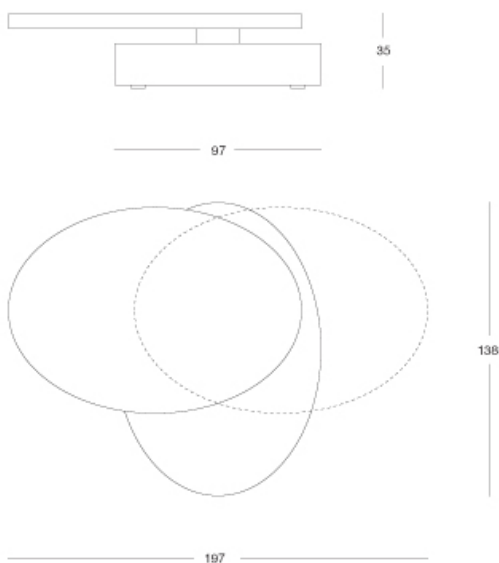

Classic - Revolving coffee table "ventaglio"

Revolving coffee table "ventaglio"

Articolo: **2593**

Collezione: **Classic**

L x D x H: **138X97X35**

Descrizione: Revolving coffee table "ventaglio" finished with parchment (ref. catalogue: col.102 natural matt and 008 moka highgloss)