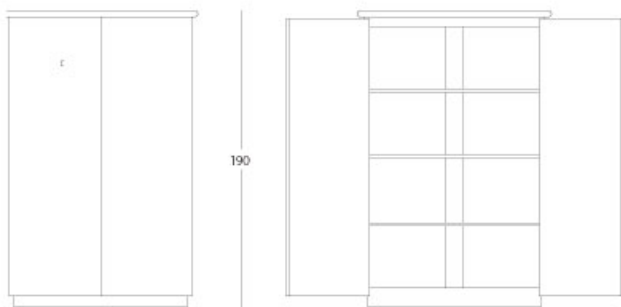

Classic - Corner cabinet

Corner cabinet

Articolo: **2594**

Collezione: **Classic**

L x D x H: **83X83X190**

Descrizione: Corner cabinet hand painted parchment "bacio klimt" or not decorated parchment. Various decoration available on demand.