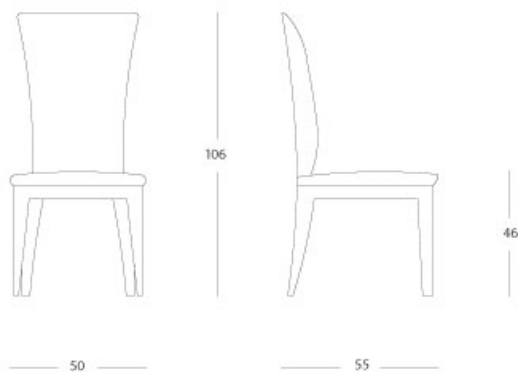

## Classic - Chair "deco"

### Chair "deco"

Articolo: **2605**

Collezione: **Classic**

L x D x H: **50X55X106**

Descrizione: Chair "deco" finished with parchment (ref. catalogue: col. 017 grigio antracite highgloss). Different fabrics as catalogue or c.o.m upholstery.