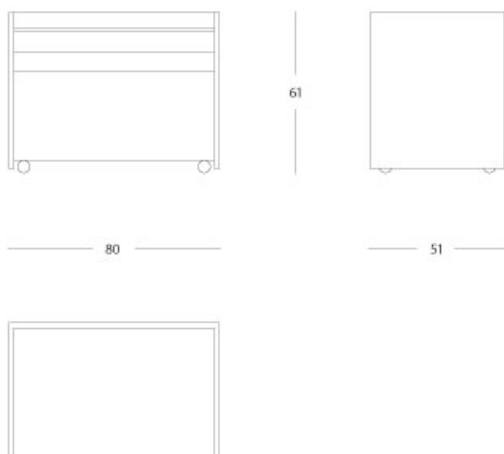

Classic - Desk return

Desk return

Articolo: **2319**

Collezione: **Classic**

L x D x H: **80x51x61**

Descrizione: Small chest of drawers moving on wheels, suitable to combine with different desk. It is finished with highgloss parchment (catalogue ref.: 005 mandorla highgloss)