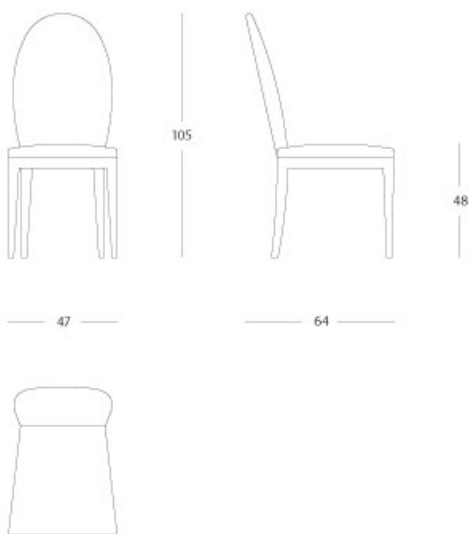

## Classic - Chair "m&m"

### Chair "m&m"

Articolo: **2710**

Collezione: **Classic**

L x D x H: **47X64X105**

Descrizione: Chair "m&m" finished with parchment (ref. catalogue: col. 007 tabacco highgloss)  
Different fabrics as catalogue or c.o.m. upholstery