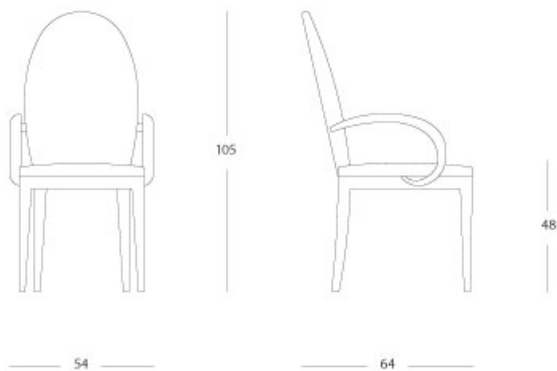

Classic - Armchair "m&m"

Armchair "m&m"

Articolo: **2703**

Collezione: **Classic**

L x D x H: **54X64X105**

Descrizione: Armchair "m&m" finished with parchment (ref. catalogue: col.007 tabacco highgloss)
Different fabrics as catalogue or c.o.m. upholstery