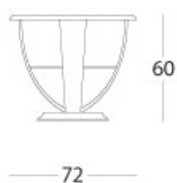

Classic - Side table "panier"

Side table "panier"

Articolo: **2712**

Collezione: **Classic**

L x D x H: **diam. 72X60**

Descrizione: Side table "panier" finished with parchment (ref. catalogue: col. 014 verde malachite highgloss, 052 gold leaf parchment)