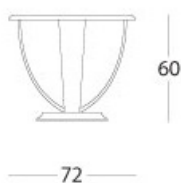

Classic - Side table "panier"

Side table "panier"

Articolo: **2712**

Collezione: **Classic**

L x D x H: **diam. 72X60**

Descrizione: Side table "panier" finished with parchment (ref. catalogue: col. 014 verde malachite highgloss, 052 gold leaf parchment)