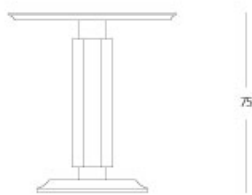

Classic - Side table "tiffany"

70

Side table "tiffany"

Articolo: **2713**

Collezione: **Classic**

L x D x H: **diam. 70X75**

Descrizione: Side table "tiffany" finished with parchment
(ref. catalogue: col. 009 cuoio highgloss, 052
gold leaf parchment)