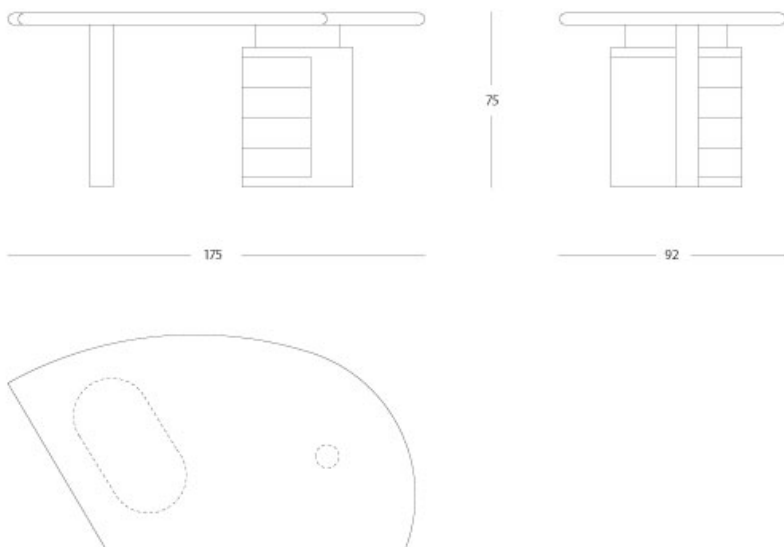

Classic - Desk

Desk

Articolo: **2411**

Collezione: **Classic**

L x D x H: **175x92x75**

Descrizione: Smooth and light design for this desk, feminine in its refinement, suitable for any room.
Finished in parchment highgloss (catalogue ref.:col. 011 rosso highgloss) and lacquered base. Parchment covers also the front of the drawers in the base.