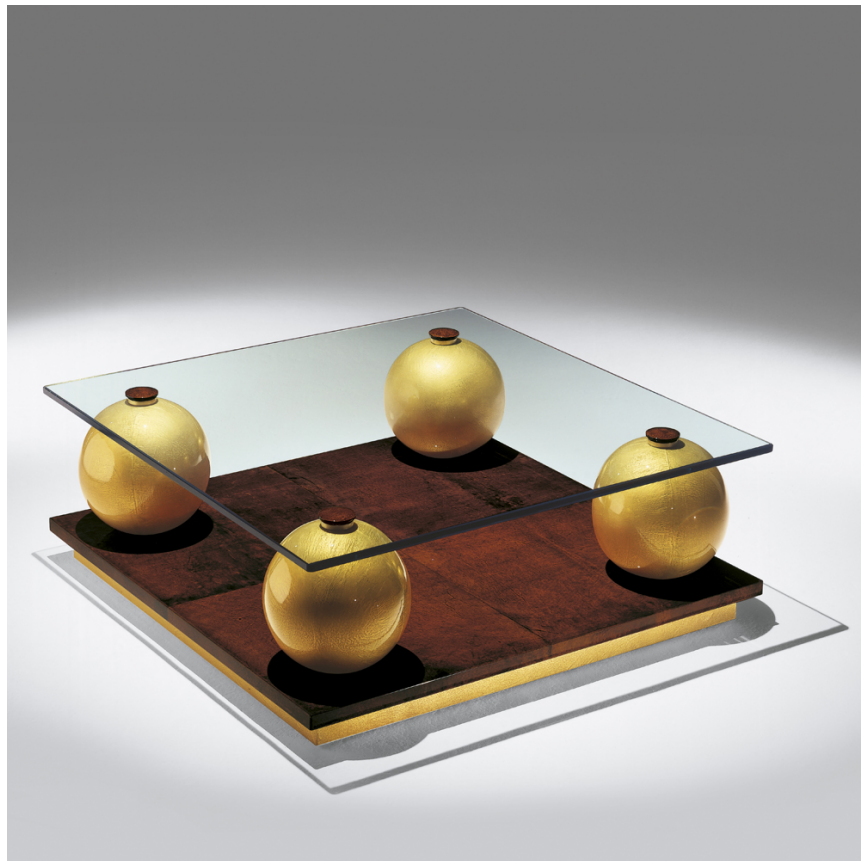

Classic - Coffee table "trafalgar"

Coffee table "trafalgar"

Articolo: **2714**

Collezione: **Classic**

L x D x H: **110X110X40**

Descrizione: Coffee table "trafalgar" finished with parchment (ref. catalogue: col.007 tabacco highgloss, 052 gold leaf parchment)