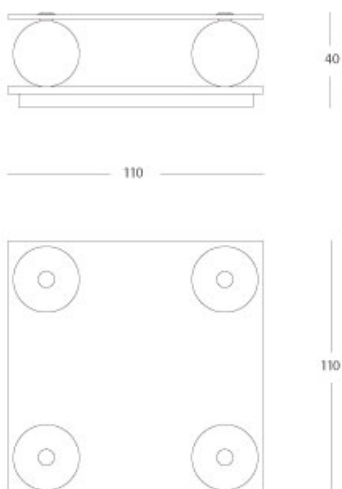

Classic - Coffee table "trafalgar"

Coffee table "trafalgar"

Articolo: **2714**

Collezione: **Classic**

L x D x H: **110X110X40**

Descrizione: Coffee table "trafalgar" finished with parchment (ref. catalogue: col.007 tabacco highgloss, 052 gold leaf parchment)