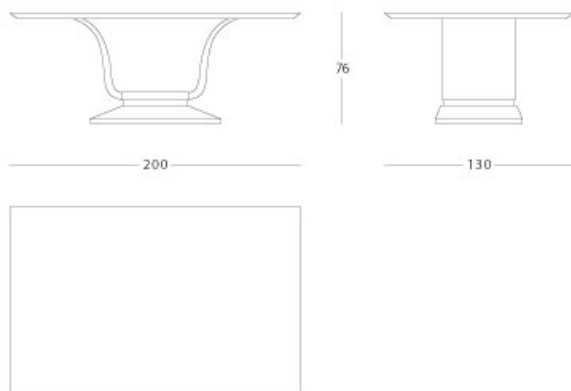

Classic - Dining table "fly"

Dining table "fly"

Articolo: **2722**

Collezione: **Classic**

L x D x H: **200X130X76**

Descrizione: Dining table "fly" finished with parchment
(ref. catalogue: 002 natural, 007 tabacco
highgloss)