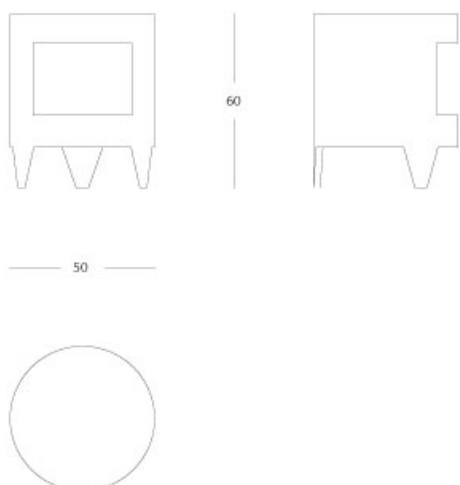

Classic - Coffee table "night&day"

Coffee table "night&day"

Articolo: **2731**

Collezione: **Classic**

L x D x H: **diam. 50X60**

Descrizione: Coffee table "night&day" finished with parchment (ref. catalogue: col. 007 tabacco highgloss, 052 gold leaf parchment)