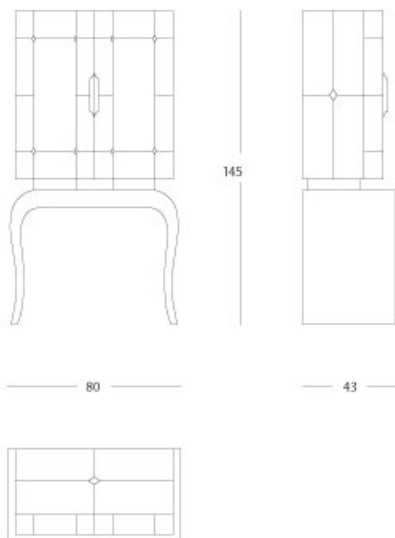

## Classic - Bar "lapis"

### Bar "lapis"

Articolo: **2517**

Collezione: **Classic**

L x D x H: **80x43x145**

**Descrizione:** One of Tura's most famous pieces, this bar is inspired by Art Deco in its design and in its use of parchment to finish the structure. (ref. catalogue: col. 002 natural highgloss). Inserted elements in contrast. The base is lacquered, while the inside is equipped with mirrors, glass shelves and precious metal details.