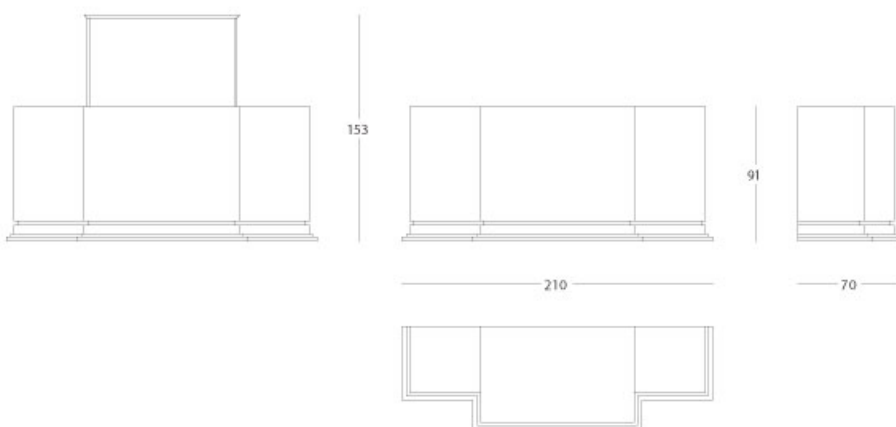

Classic - Cabinet "deco"

Cabinet "deco"

Articolo: **2738**

Collezione: **Classic**

L x D x H: **210X70X91**

Descrizione: Cabinet "deco" finished with parchment (ref. catalogue: col.005 mandorla highgloss)
Black laquer highgloss