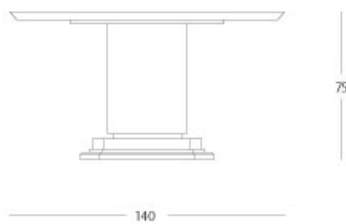

Classic - Dining table "deco"

Dining table "deco"

Articolo: **2740**

Collezione: **Classic**

L x D x H: **diam. 140X75**

Descrizione: Dining table "deco" finished with parchment (ref. catalogue: col.005 mandorla highgloss, black laquer highgloss)