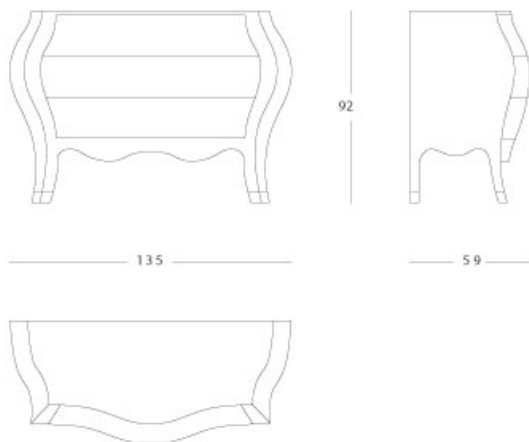

## Classic - Chest of drawers "zebra"

### Chest of drawers "zebra"

Articolo: **002**

Collezione: **Classic**

L x D x H: **135X59X92**

Descrizione: Ches of drawers "zebra" finished with parchment (ref. catalogue: col.001 offwithe highgloss, black laquer) hand decorated.