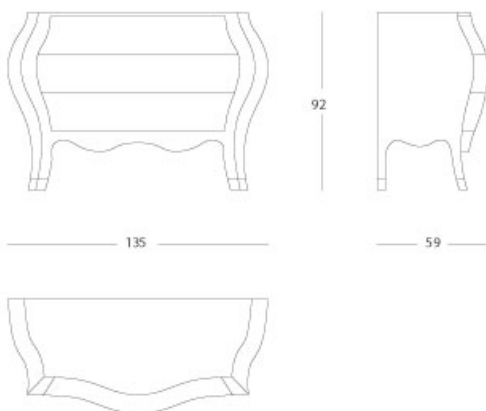

Classic - Chest of drawers "pezzato"

Chest of drawers "pezzato"

Articolo: **003**

Collezione: **Classic**

L x D x H: **135X59X92**

Descrizione: Chest of drawers "pezzato" finished with parchment (ref. Catalogue: col.001 white highgloss, black laquer) hand decorated.