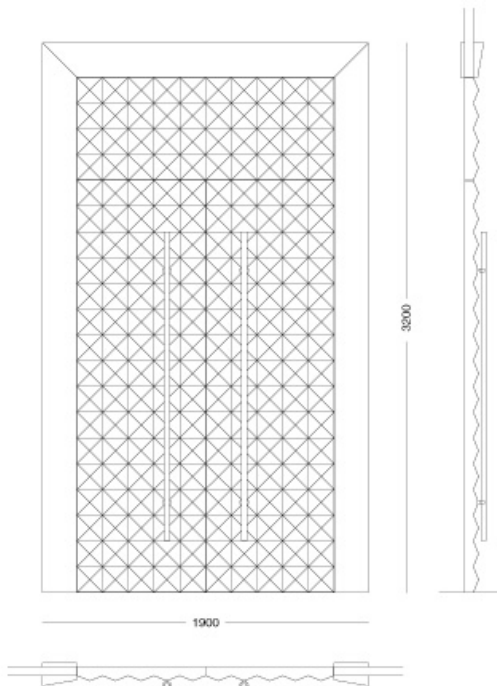

## Porta Diamond - Door "Diamante"

### Door "Diamante"

Articolo: **8601**

Collezione: **Porta Diamond**

L x D x H:

Descrizione: Finished in natural parchment, color sabbia (rif.103) The Diamond door structure can be easily adapted on different size and color needs. This makes it a precious instrument for exclusive projects.