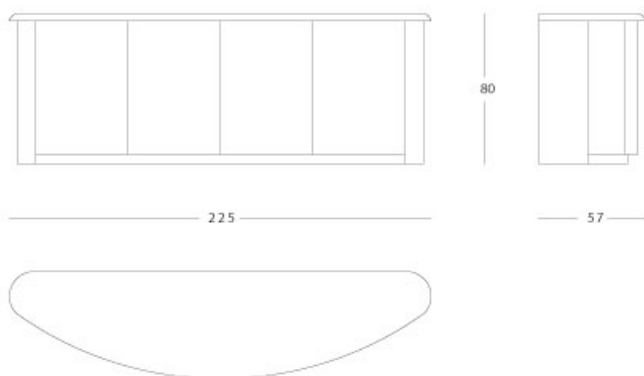

Classic - Sideboard "stondato"

Sideboard "stondato"

Articolo: **2561**

Collezione: **Classic**

L x D x H: **225x57x80**

Descrizione: Sideboard with a classic and soft design, finished with parchment (ref. catalogue col. 009 cuoio highgloss) 4 doors and internal shelves. Available on size. Internal finish: wood stained.