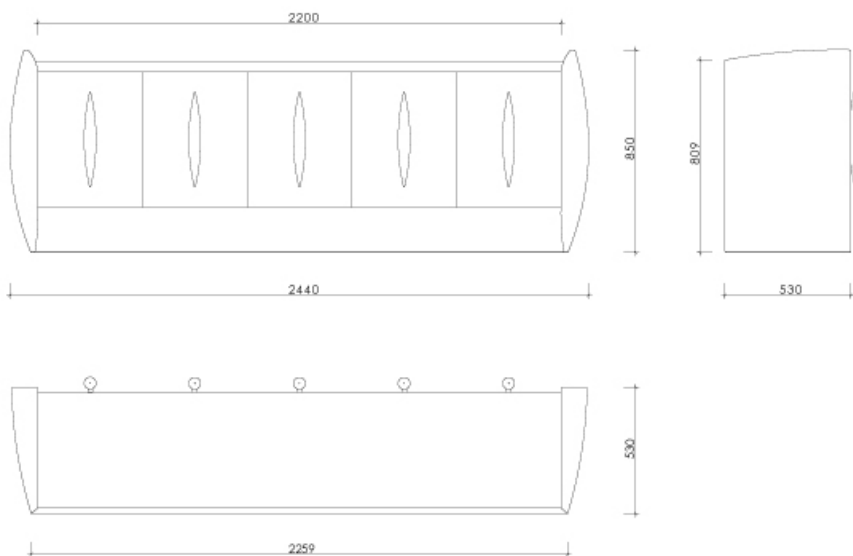

Loto - Sideboard

Sideboard

Articolo: **3403**

Collezione: **Loto**

L x D x H: **242x57x85**

Descrizione: Finished with matt parchment and highgloss sides and handles (photo ref. col 103 sabbia matt, col 002 natural highgloss). 5 doors, shelf and inside finish: wood.