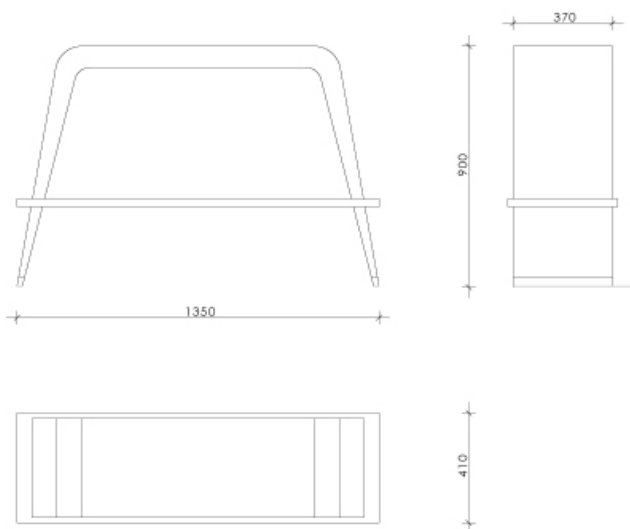

Loto - Console

Console

Articolo: **3404**

Collezione: **Loto**

L x D x H: **135x41x90**

Descrizione: Finished with parchment (photo ref. col 002 natural highgloss and shelf col 103 sabbia matt).