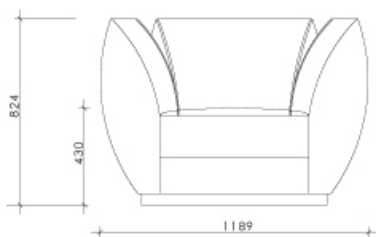

## Loto - Armchair

### Armchair

Articolo: **3409**

Collezione: **Loto**

L x D x H: **120x85x80**

Descrizione: Structure and base finished with parchment (photo ref.: 002 natural highgloss). Various fabrics or c.o.m. (supplied by client).