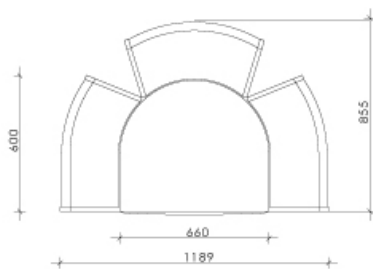

## Loto - Armchair

### Armchair

Articolo: **3409**

Collezione: **Loto**

L x D x H: **120x85x80**

Descrizione: Structure and base finished with parchment (photo ref.: 002 natural highgloss). Various fabrics or c.o.m. (supplied by client).