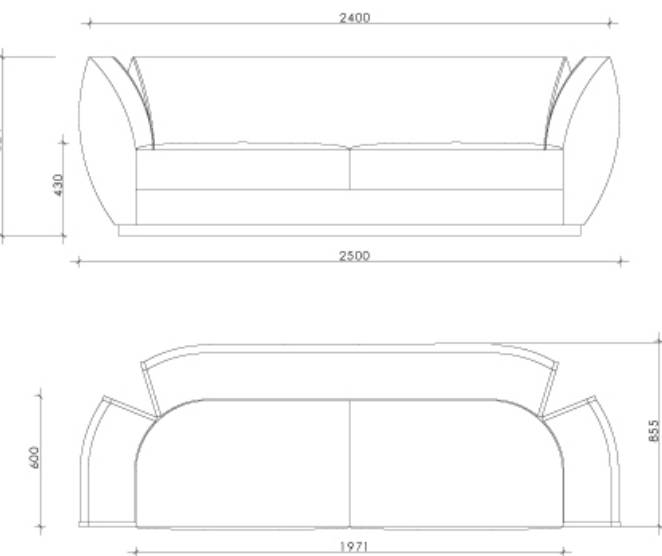

Loto - Sofa

Sofa

Articolo: **3410**
Collezione: **Loto**
L x D x H: **250x95x80**

Descrizione: Structure and base finished with parchment (photo ref.: 002 natural highgloss). Various fabrics or c.o.m. (supplied by client).