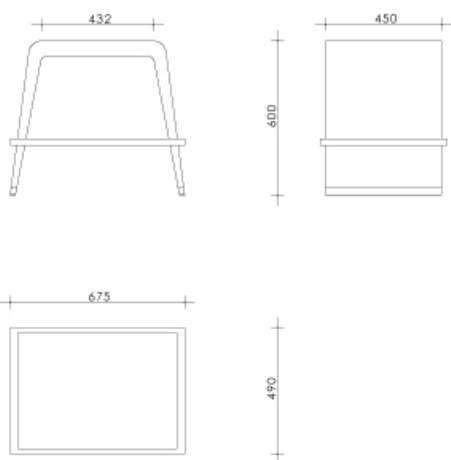

Loto - Side table

Side table

Articolo: **3411**

Collezione: **Loto**

L x D x H: **68x48x60**

Descrizione: Finished with parchment (photo ref. col 002 natural highgloss and shelf col 103 sabbia matt).