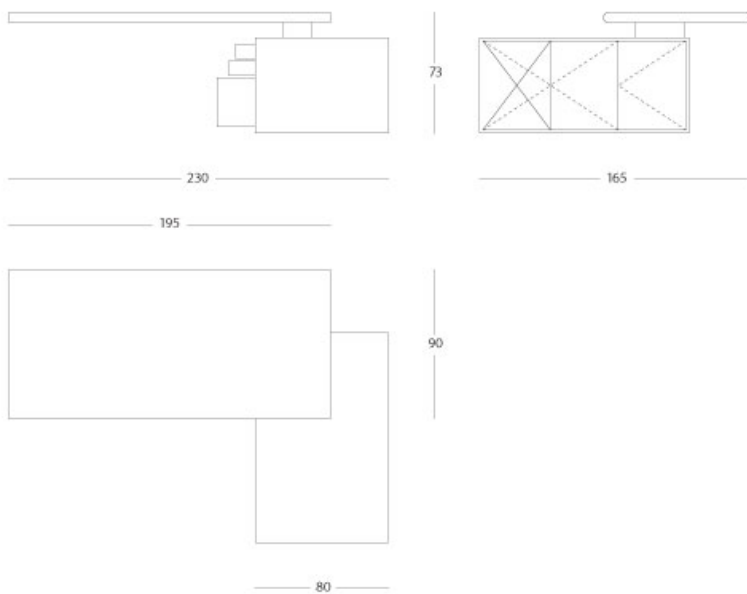

Classic - Desk

Desk

Articolo: **2575**

Collezione: **Classic**

L x D x H: **230x165x73**

Descrizione: Practical desk, finished with parchment (ref. catalogue: col 016 blu highgloss) with laquered leg and desk return. Different setting and sizes on demand.