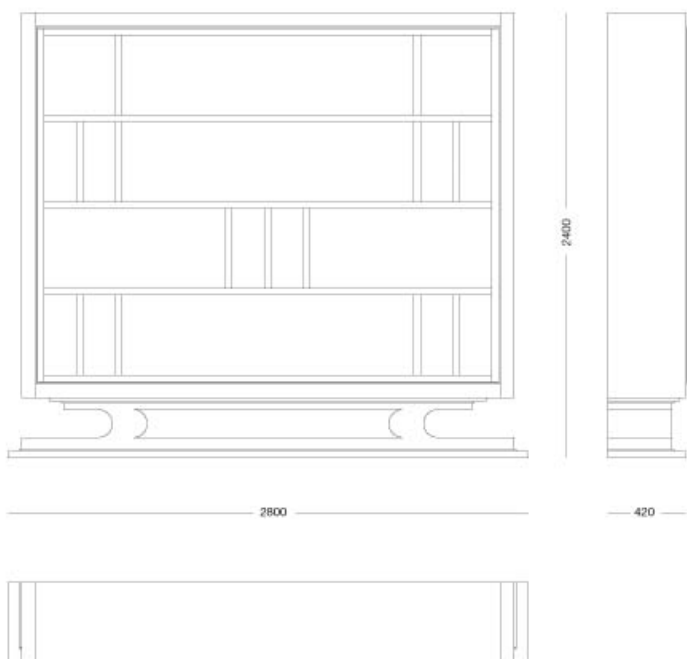

Waterfall - Bookcase "waterfall"

Bookcase "waterfall"

Articolo: **3375**

Collezione: **Waterfall**

L x D x H: **280x42x240**

Descrizione: Exclusive and refined bookcase, with shelves and inside finish in ebony highgloss. Framed with natural parchment matt finish. Precious metal details in polished nickel emphasize the contrast between parchment and ebony. This bookcase can be customized in size, color and internal composition.