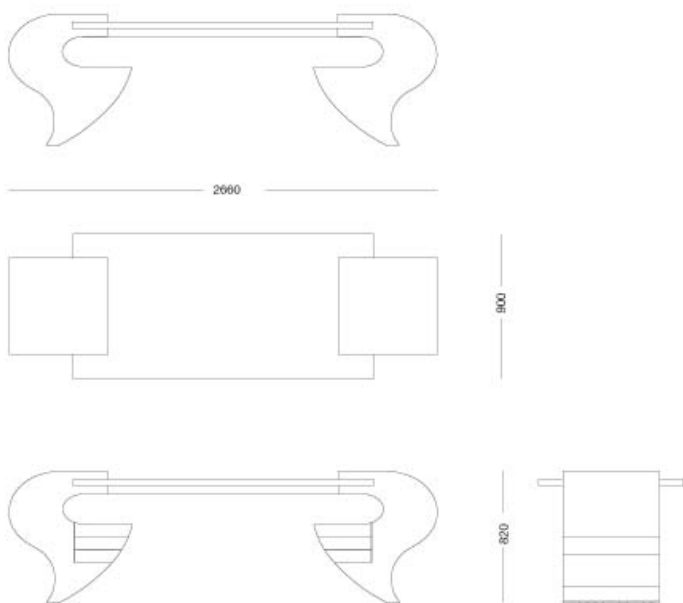

## Waterfall - Desk "waterfall"

### Desk "waterfall"

Articolo: **3373**

Collezione: **Waterfall**

L x D x H: **266x90x82**

**Descrizione:** Desk with sinuous curves, with two solid and eccentric design bases, finished with natural parchment (ref. catalogue: col. 102 natural matt)  
Equipped with drawers, internally finished with ebony highgloss (ref catalogue: col. 073 ebony highgloss). Ebony highgloss covers the desk top too.