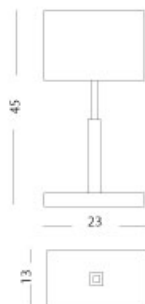

Eclipse - Table lamp "Bellagio"

Table lamp "Bellagio"

Articolo: **3357**

Collezione: **Eclipse**

L x D x H: **23x13x45**

Descrizione: Table Lamp, light and easy to place. Its small dimensions make it suitable for night tables and side tables, Made in polished nickel. Squared lampshade, available in different colors.