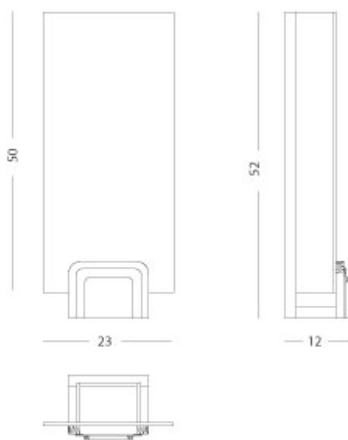

### Wall lamp

Articolo: **3356**

Collezione: **Eclipse**

L x D x H: **23x12x52**

Descrizione: Wall lamp with central element in parchment (ref. catalogue: col. 008 moka highgloss) with polished nickel detail. The lampshade is a composition of acid glass.