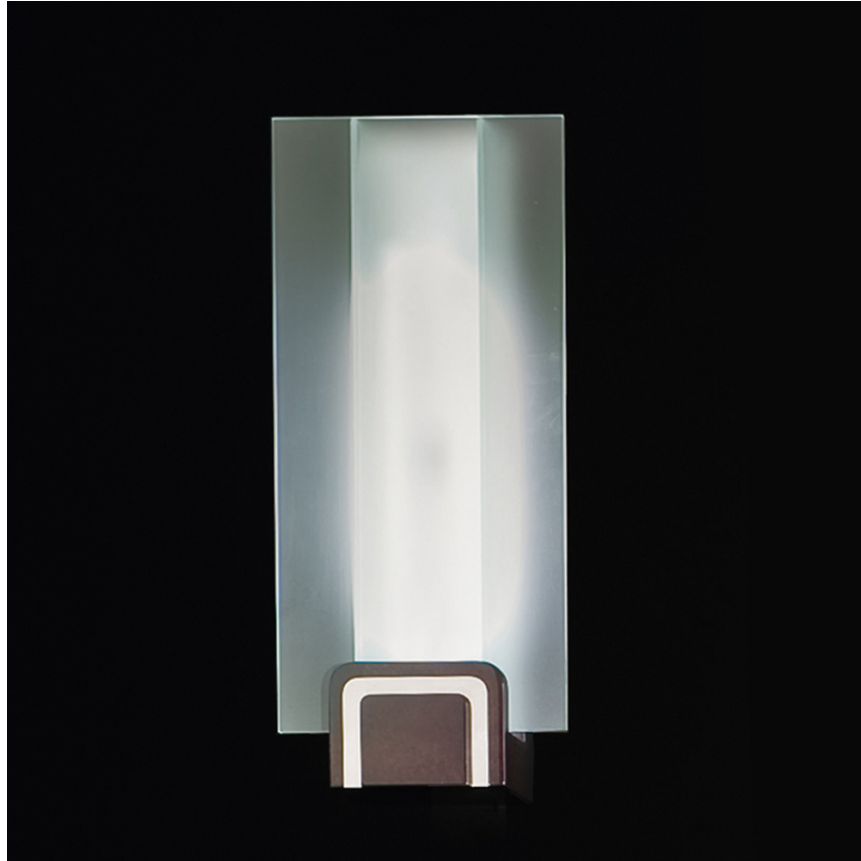

## Eclipse - Wall lamp

### Wall lamp

Articolo: **3356**

Collezione: **Eclipse**

L x D x H: **23x12x52**

Descrizione: Wall lamp with central element in parchment (ref. catalogue: col. 008 moka highgloss) with polished nickel detail. The lampshade is a composition of acid glass.