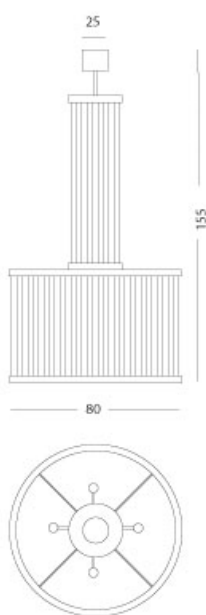

### Chandelier

Articolo: **3351**

Collezione: **Eclipse**

L x D x H: **diam. 80x155**

Descrizione: Chandelier Eclipse, made with natural glass cylinders and polished nickel. Precious and eccentric lighting element. Available in round and rectangular shape.