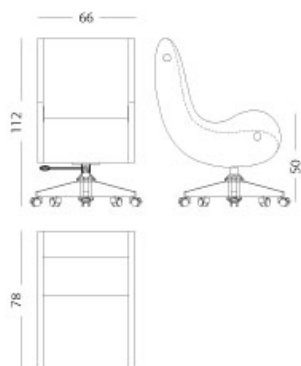

### Armchair "office"

Articolo: **3331**

Collezione: **Eclipse**

L x D x H: **66x78x112**

Descrizione: Office armchair with side panels in parchment ( catalogue ref.: col.008 moka highgloss) and turning base on wheels. The seat's height can be regulated. Various upholsteries available with catalogue fabrics or c.o.m. (supplied by client).