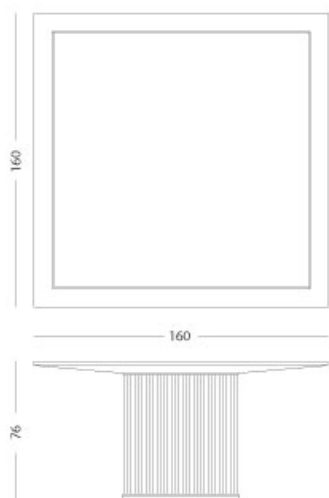

### Dining table

Articolo: **3300**

Collezione: **Eclipse**

L x D x H: **160x160x76**

**Descrizione:** Dining table finished with parchment (ref. catalogue: col.008 moka highgloss) with metal inlay emphasizing the design. Base composed by full glass cylinders and polished nickel. Also available in rectangular shape "conference" table.