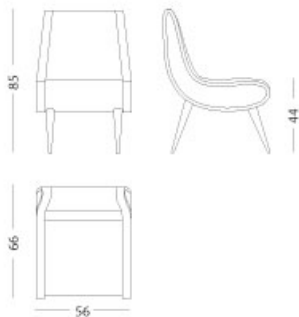

Eclipse - Dining chair

Dining chair

Articolo: **3301**

Collezione: **Eclipse**

L x D x H: **56x66x85**

Descrizione: Dining chair finished with parchment (ref. catalogue: col. 008 moka highgloss) with polished nickel feet. Different fabrics as catalogue or c.o.m upholstery.