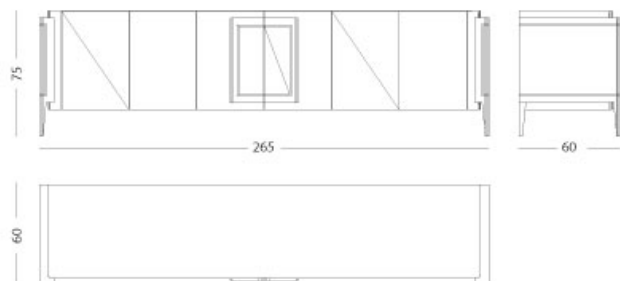

Eclipse - Buffet

Buffet

Articolo: **3303**

Collezione: **Eclipse**

L x D x H: **265x60x75**

Descrizione: Buffet finished with parchment in two different finishings (ref. catalogue: col.102 natural matt, 008 moka highgloss) with 6 doors and 3 glass shelves. The contrast of finishings is emphasized with polished nickel inlays.