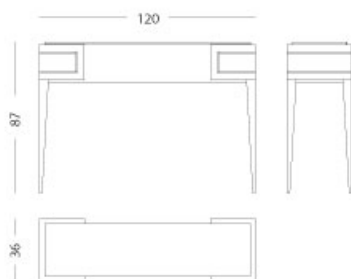

Eclipse - Console

Console

Articolo: **3304**

Collezione: **Eclipse**

L x D x H: **120x36x87**

Descrizione: Console Eclipse finished with parchment in two different finishing (ref. catalogue: col.102 natural matt, 008 moka highgloss) with precious metal details