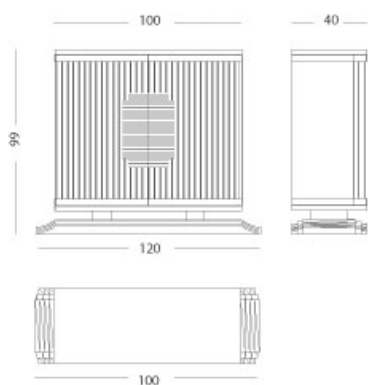

Eclipse - Vetrine "deco"

Vetrine "deco"

Articolo: **3305**

Collezione: **Eclipse**

L x D x H: **120x40x99**

Descrizione: Vetrine "deco" finished with parchment (ref. catalogue: col.008 moka highgloss) and very precious in every detail: the doors are composed by bevelled strips of ultralight glass, framed within polished nickel elements. The handle is a casting of polished nickel.