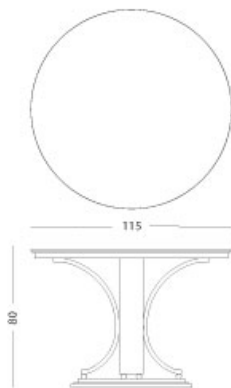

Eclipse - Round table

Round table

Articolo: **3306**

Collezione: **Eclipse**

L x D x H: **diam. 115x80**

Descrizione: Round table finished with parchment (ref. catalogue: col. 102 natural matt) with polished nickel details. Its sizes and its refined beauty makes this piece suitable for any room.