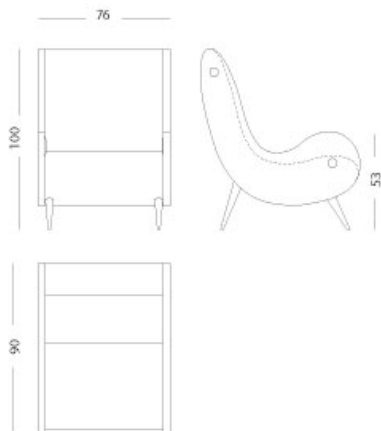

## Eclipse - Armchair "relax"

### Armchair "relax"

Articolo: **3308**

Collezione: **Eclipse**

L x D x H: **76x90x100**

Descrizione: Armchair "relax" finished with parchment (ref. catalogue: col. 008 moka highgloss). Polished nickel details. Different fabrics as catalogue or c.o.m upholstery