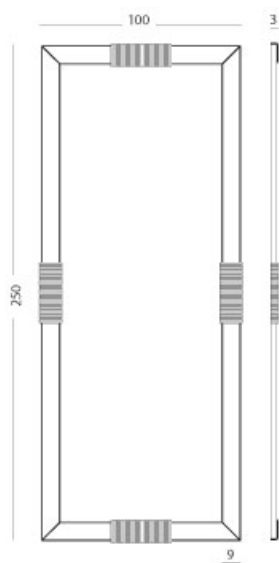

Eclipse - Mirror "deco"

Mirror "deco"

Articolo: **3309**

Collezione: **Eclipse**

L x D x H: **100x3x250**

Descrizione: Mirror "deco" finished with parchment (ref. catalogue: col. 008 moka highgloss) with precious nickel castings on the four sides of the frame.