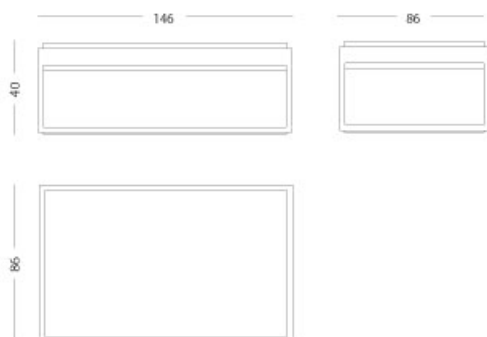

Eclipse - Coffee table

Coffee table

Articolo: **3312**

Collezione: **Eclipse**

L x D x H: **146x86x40**

Descrizione: Coffee table finished with parchment in double finishing (ref. catalogue: col.102 natural matt, 008 moka highgloss). The contrast is underlined by the polished nickel detail.