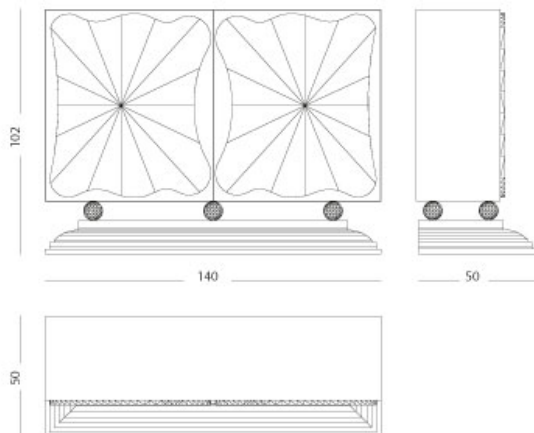

### Sideboard " 1930s"

Articolo: **3314**

Collezione: **Eclipse**

L x D x H: **140x50x102**

**Descrizione:** Sideboard "1930s" finished in ebony with parchment elements on the doors (ref. catalogue: col.102 natural matt, 073 ebony highgloss). Two doors, internal finish and shelf in ebony highgloss. The application of the parchment in "rays" section, together with the design, reminds Art Deco in the 1930s. Polished nickel details.