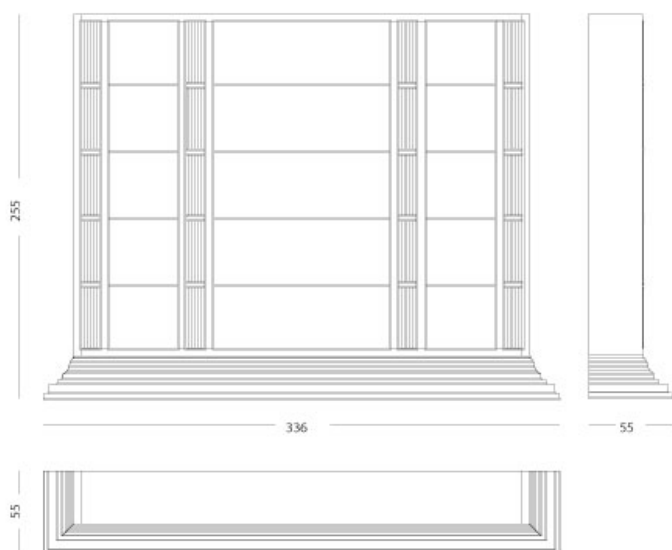

Eclipse - Bookcase

Bookcase

Articolo: **3315**

Collezione: **Eclipse**

L x D x H: **336x55x255**

Descrizione: Bookcase finished with parchment and ebony highgloss (ref. catalogue col.102 natural matt, 073 ebony highgloss). 12 glass shelves, 4 spotlights. The columns are further enriched with precious glass elements, inserted one by one and combined with polished nickel details. Extremely refined.