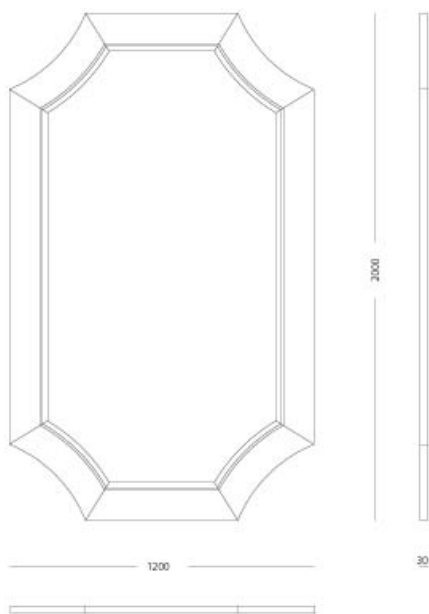

Eclipse - Mirror "pagoda"

Mirror "pagoda"

Articolo: **3319**

Collezione: **Eclipse**

L x D x H: **120x3x200**

Descrizione: Mirror "pagoda" with frame covered with stingray (ref. catalogue: G01 sanded shagreen dark grey matt). Available in different colors.