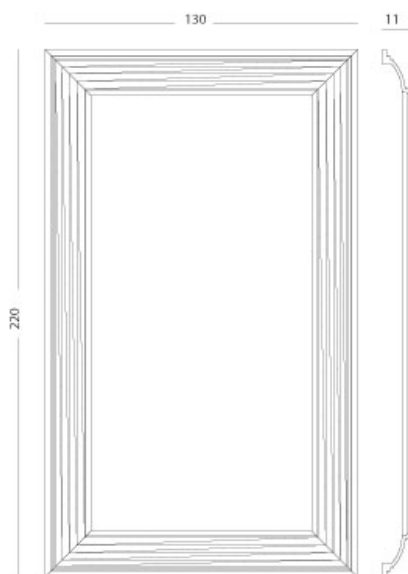

Eclipse - Mirror "1930s"

Mirror "1930s"

Articolo: **3323**

Collezione: **Eclipse**

L x D x H: **130x11x220**

Descrizione: Mirror finished with parchment and ebony (ref. catalogue: col. 102 natural matt, 073 ebony highgloss) with exclusive rounded shape and polished nickel details.